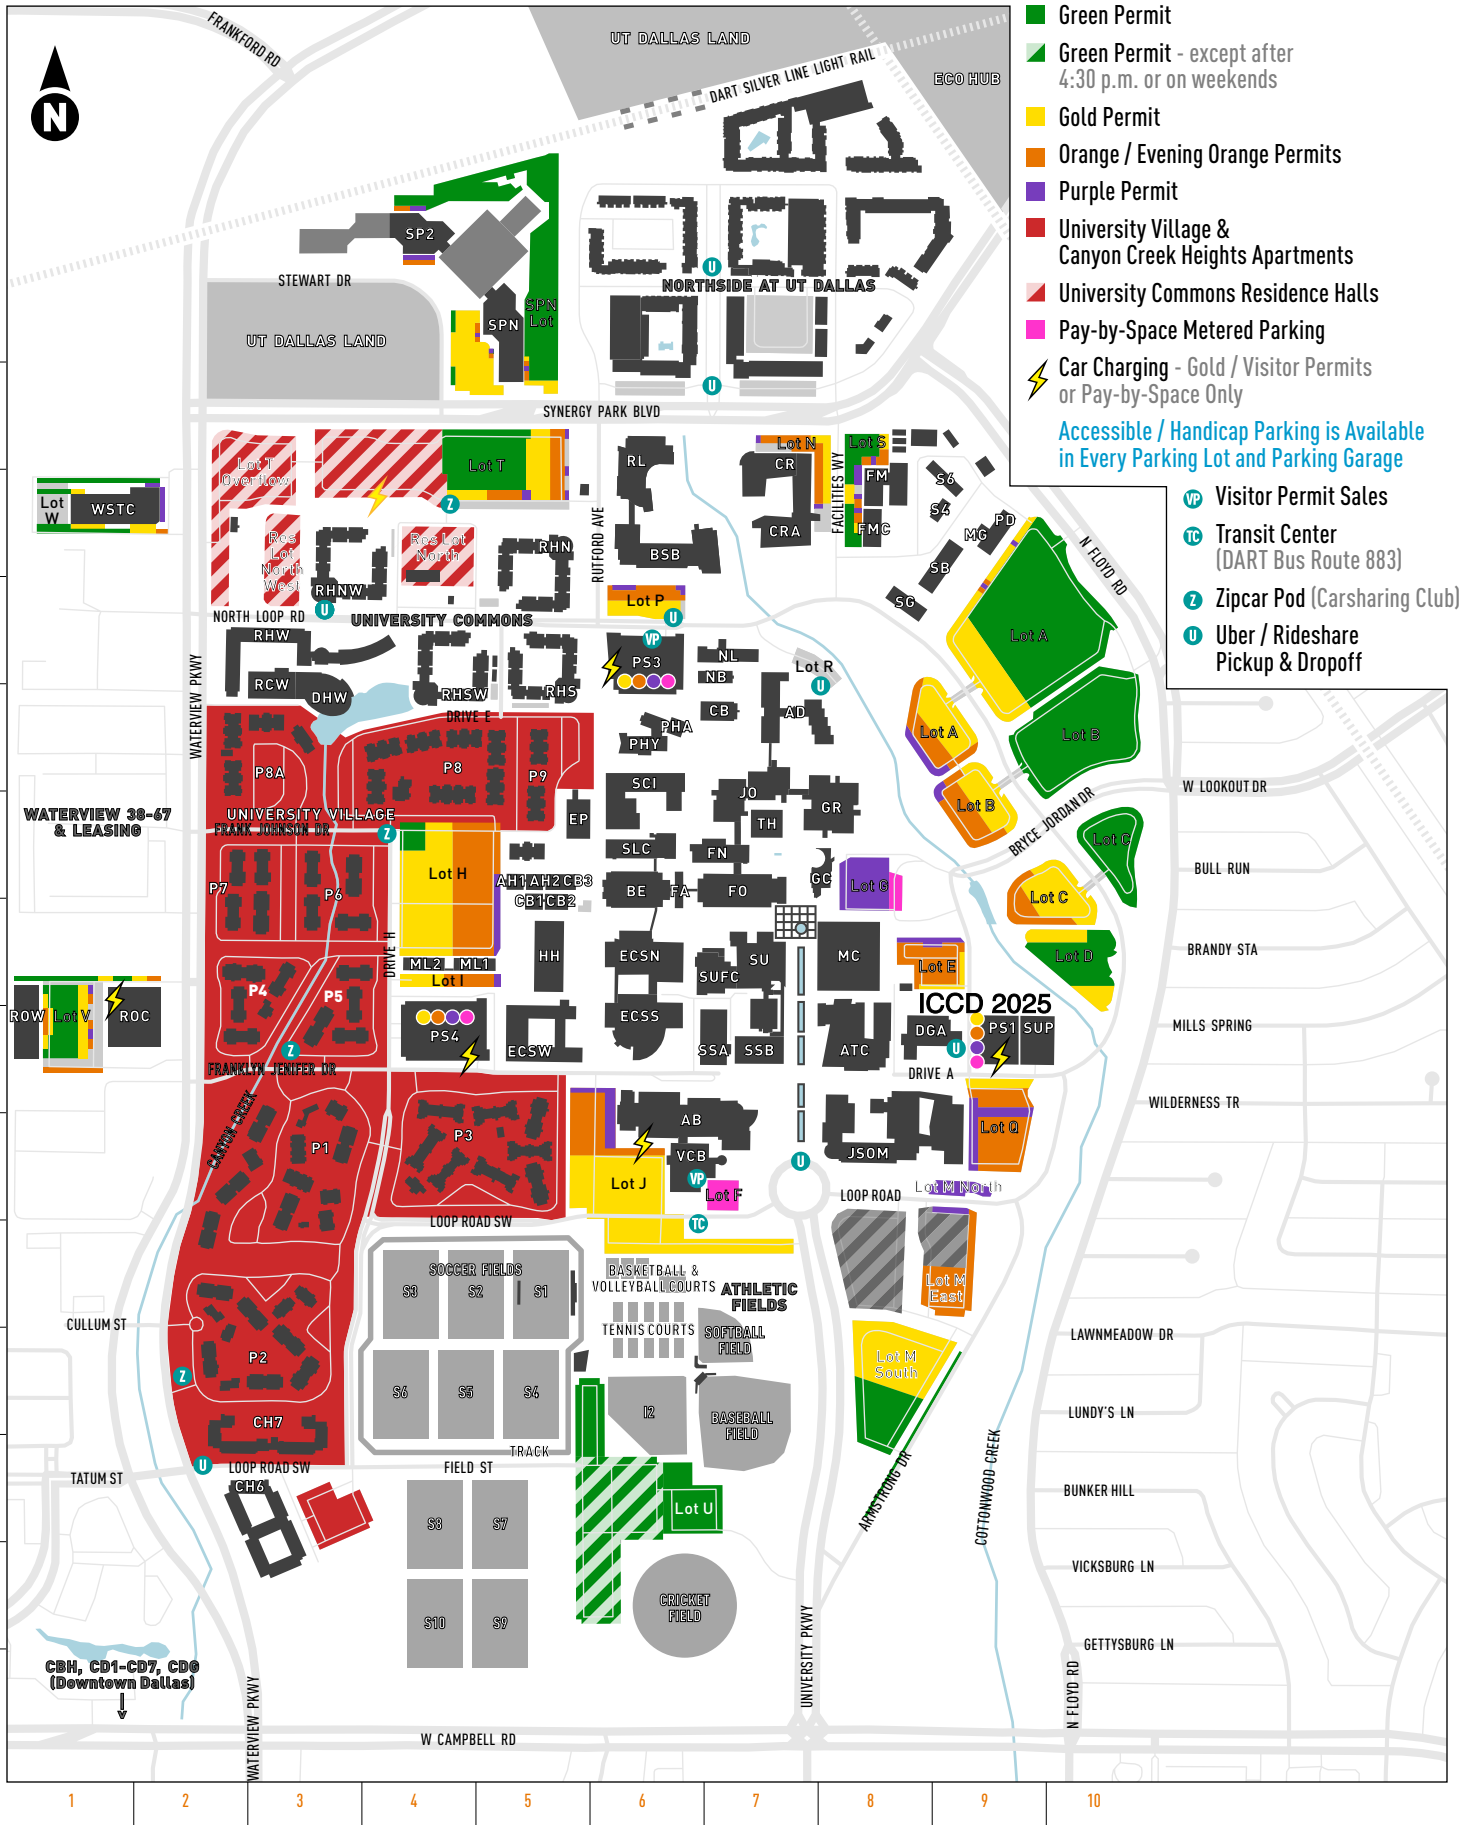

THE UNIVERSITY OF TEXAS AT DALLAS

Parking & Transportation · Parking Map · Main Campus

utdallas.edu / services / transit / park · park@utdallas.edu · 972.883.2344 · PS3 1.200

Effective August 21, 2023